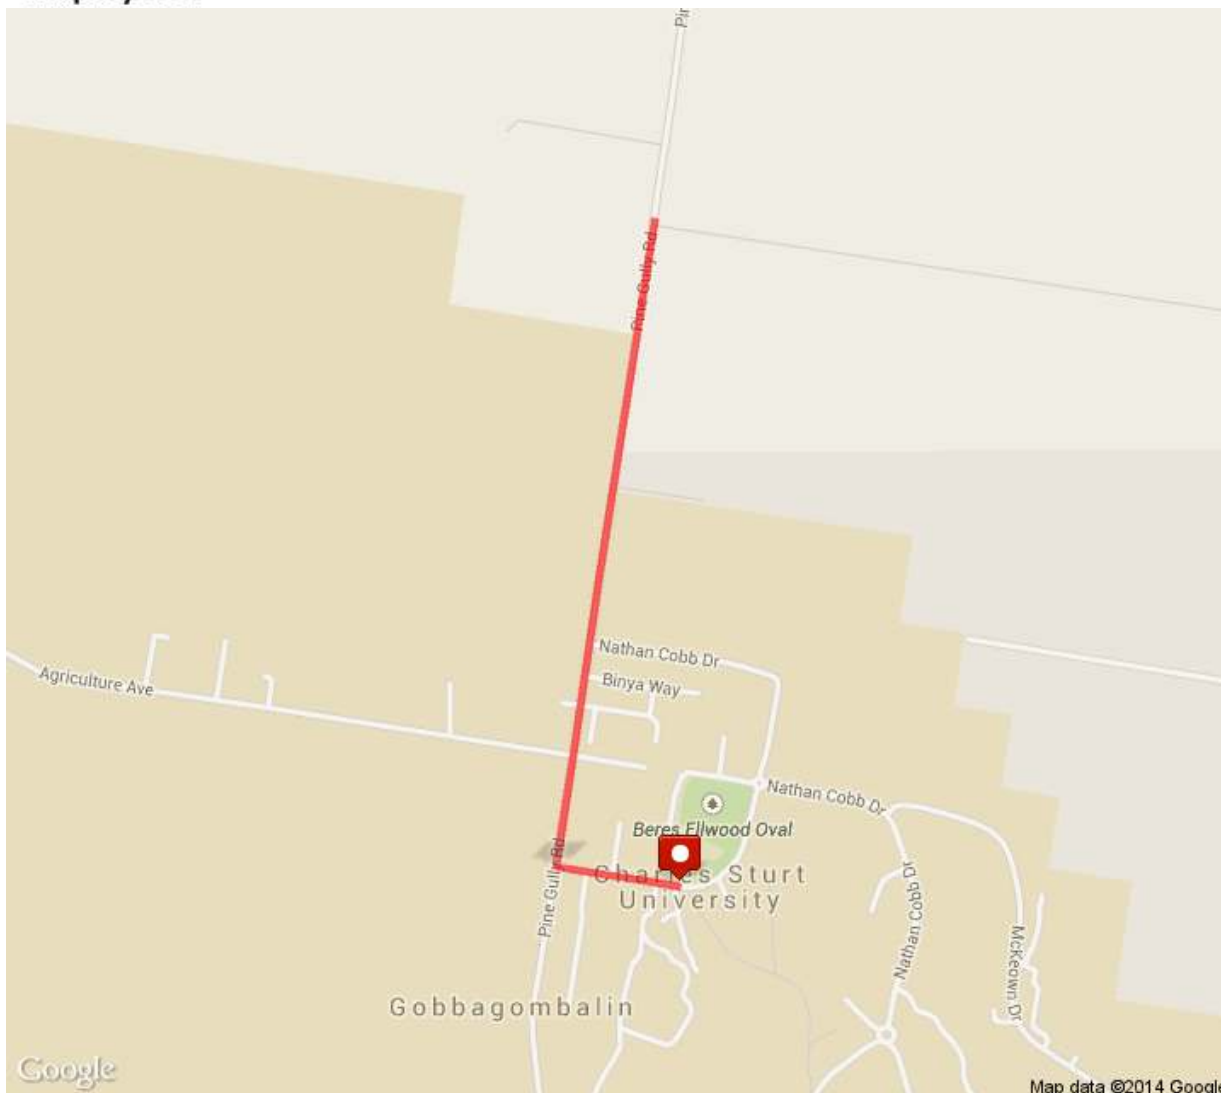

Novice Ride 7km (2 Laps)  
Distance: 4.46 mi  
Elevation: 236.68 ft (Max: 809.81 ft)

Novice Ride 7km (2 Laps)

mapmyride

 Head west on Valder Way toward Park Way	0 mi (+0.18 mi)
 Head north on Pine Gully Rd toward Agriculture Ave	0.18 mi (+0.94 mi)
 Head south on Pine Gully Rd toward Brunskills Rd Destination will be on the left	1.11 mi (+0.93 mi)
 Head south on Pine Gully Rd toward Valder Way	2.05 mi (+0 mi)
 Turn left onto Valder Way Destination will be on the left	2.05 mi (+0.18 mi)
 Head west on Valder Way toward Park Way	2.23 mi (+0.18 mi)
 Turn right onto Pine Gully Rd	2.41 mi (+0 mi)
 Head north on Pine Gully Rd toward Agriculture Ave	2.41 mi (+0.93 mi)
 Head south on Pine Gully Rd toward Brunskills Rd	3.35 mi (+0.94 mi)
 Head east on Valder Way toward Village Way	4.28 mi (+0.18 mi)
 Destination	4.46 mi (+0 mi)

MapMyRide • <http://mapmyride.com/routes/view/604361618>