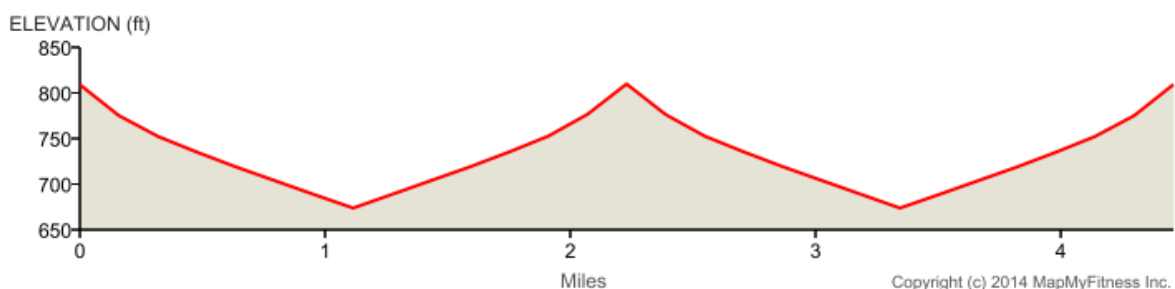

Novice Ride 7km (2 Laps)  
Distance: 4.46 mi  
Elevation: 236.68 ft (Max: 809.81 ft)

Novice Ride 7km (2 Laps)

mapmyride

 Head west on Valder Way toward Park Way	0 mi (+0.18 mi)
 Head north on Pine Gully Rd toward Agriculture Ave	0.18 mi (+0.94 mi)
 Head south on Pine Gully Rd toward Brunskills Rd Destination will be on the left	1.11 mi (+0.93 mi)
 Head south on Pine Gully Rd toward Valder Way	2.05 mi (+0 mi)
 Turn left onto Valder Way Destination will be on the left	2.05 mi (+0.18 mi)
 Head west on Valder Way toward Park Way	2.23 mi (+0.18 mi)
 Turn right onto Pine Gully Rd	2.41 mi (+0 mi)
 Head north on Pine Gully Rd toward Agriculture Ave	2.41 mi (+0.93 mi)
 Head south on Pine Gully Rd toward Brunskills Rd	3.35 mi (+0.94 mi)
 Head east on Valder Way toward Village Way	4.28 mi (+0.18 mi)
 Destination	4.46 mi (+0 mi)